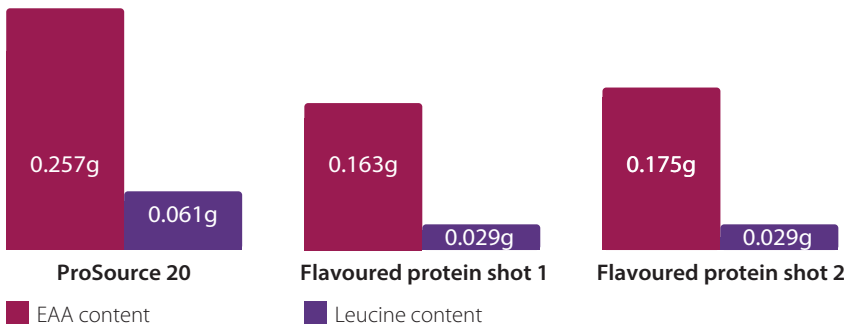

WE'VE CUPPED THE AMINO ACIDS

ProSource 20 is a new generation modular supplement containing 20g of a unique protein, that delivers on average over 50% more essential amino acids (EAA) than flavoured protein shot-type products (Figure 1), without compromising on taste.

Figure 1: EAA and leucine content of ProSource 20 vs. flavoured protein shot-type products (per g protein)

Research shows that the EAA content of protein is associated with the stimulation of muscle and whole-body protein synthesis.¹

...and cut the plastic

Presented in a versatile 60ml recyclable cup, ProSource 20 uses 77% less plastic than a typical 60ml plastic shot bottle*.

*Based on average 60ml shot bottle weight of 18.2g and ProSource 20 cup weight of 4.1g

¹Church DD *et al.* *Nutrients*. 2020;12(12):3717